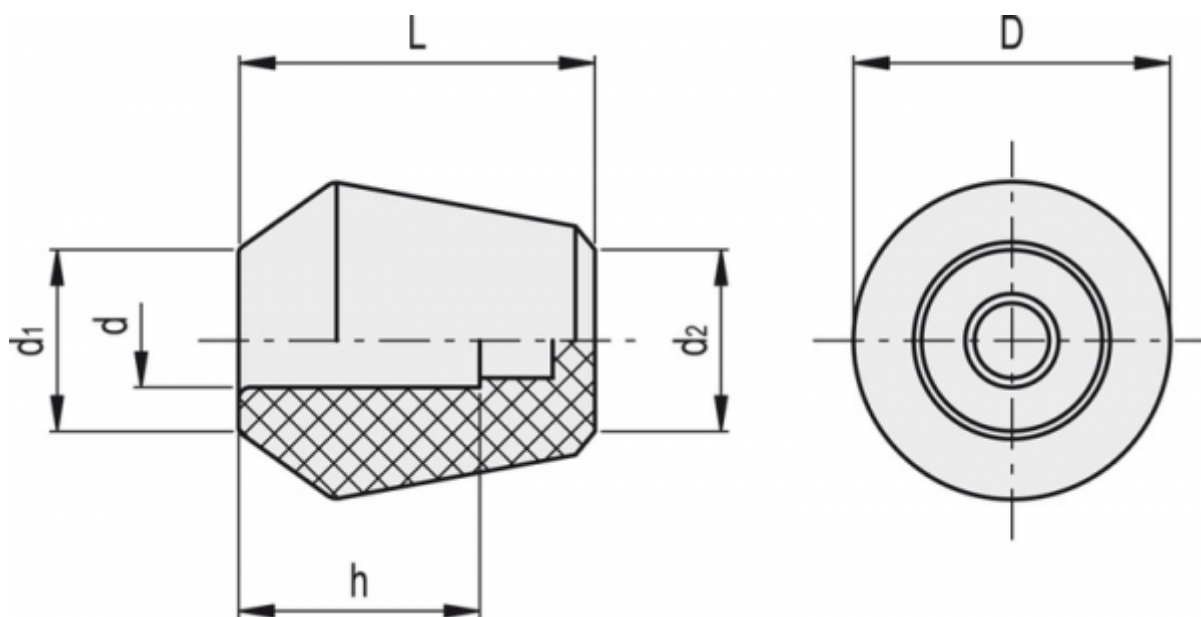

Article number: 2304047301

Description: E+G Handle
P.390/40 N-14

Measures

$d = 14 \text{ h9}$

$D = 40$

$d1 = 23$

$d2 = 25$

$h = 24$

$L = 45$